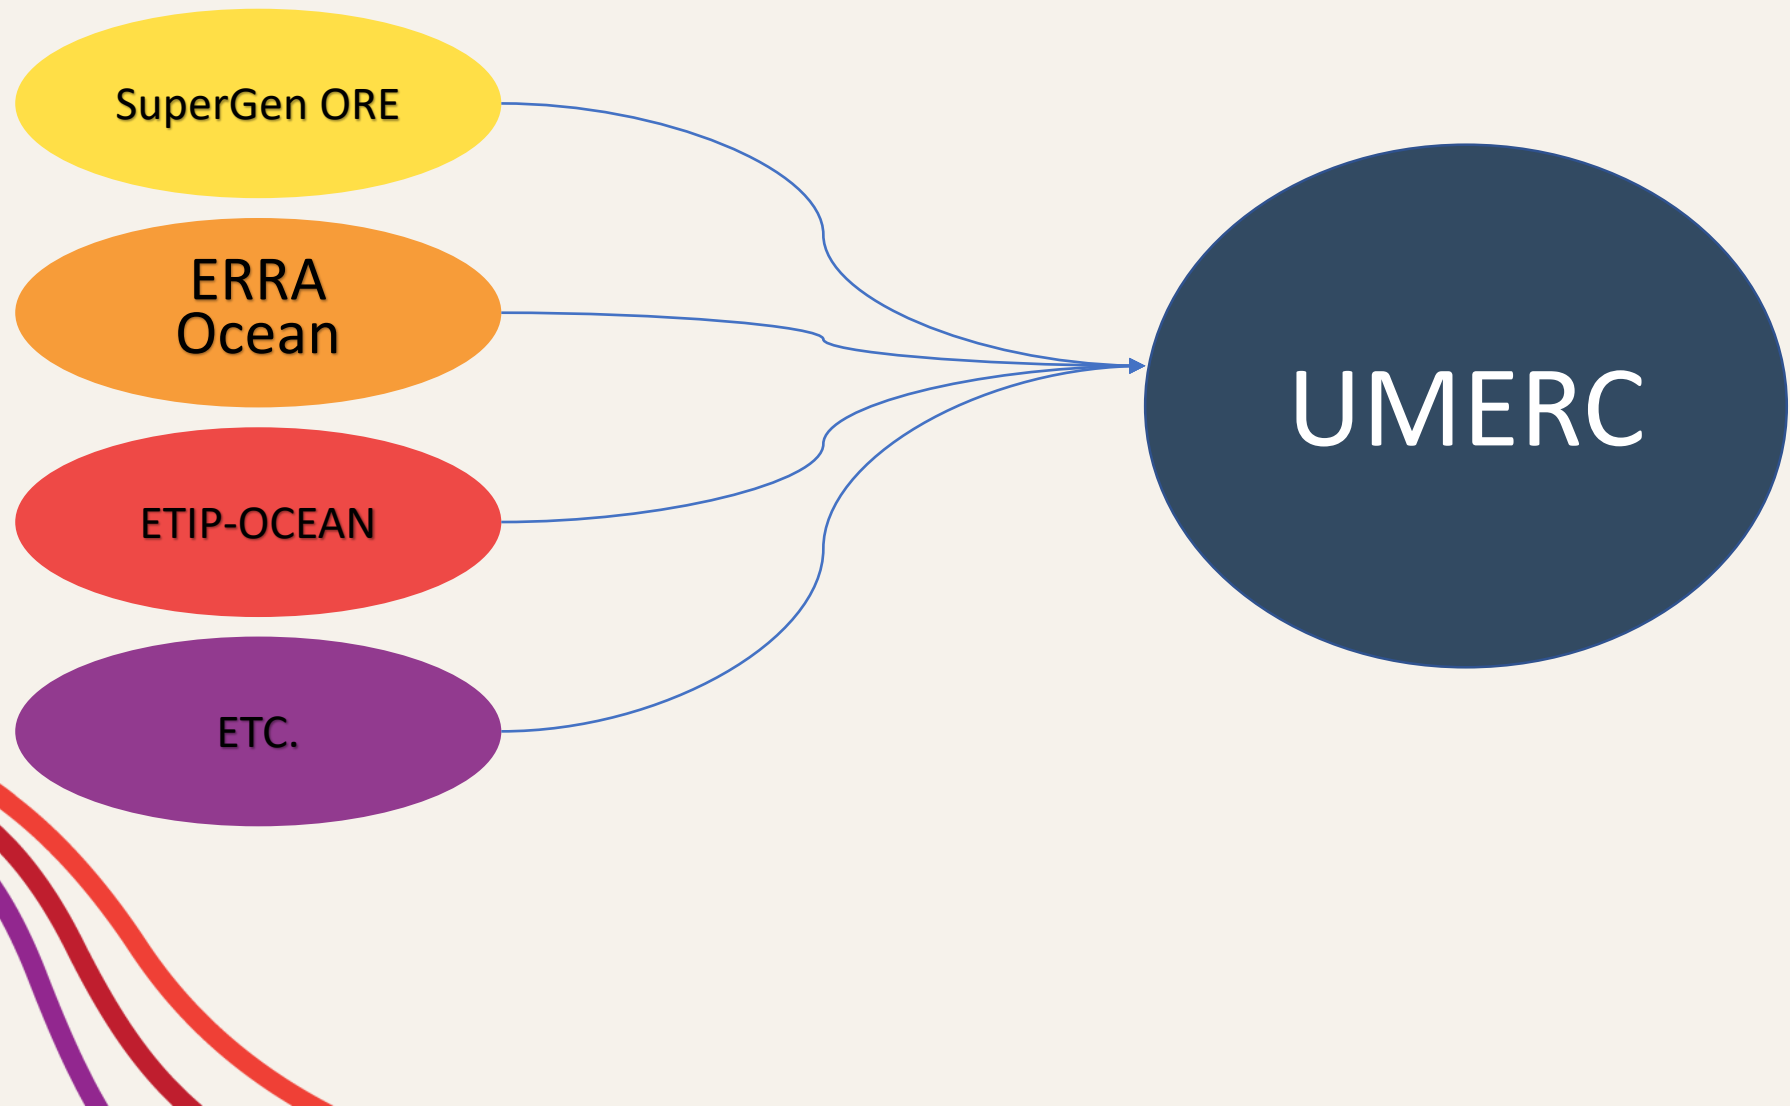

International Influence on UMERC