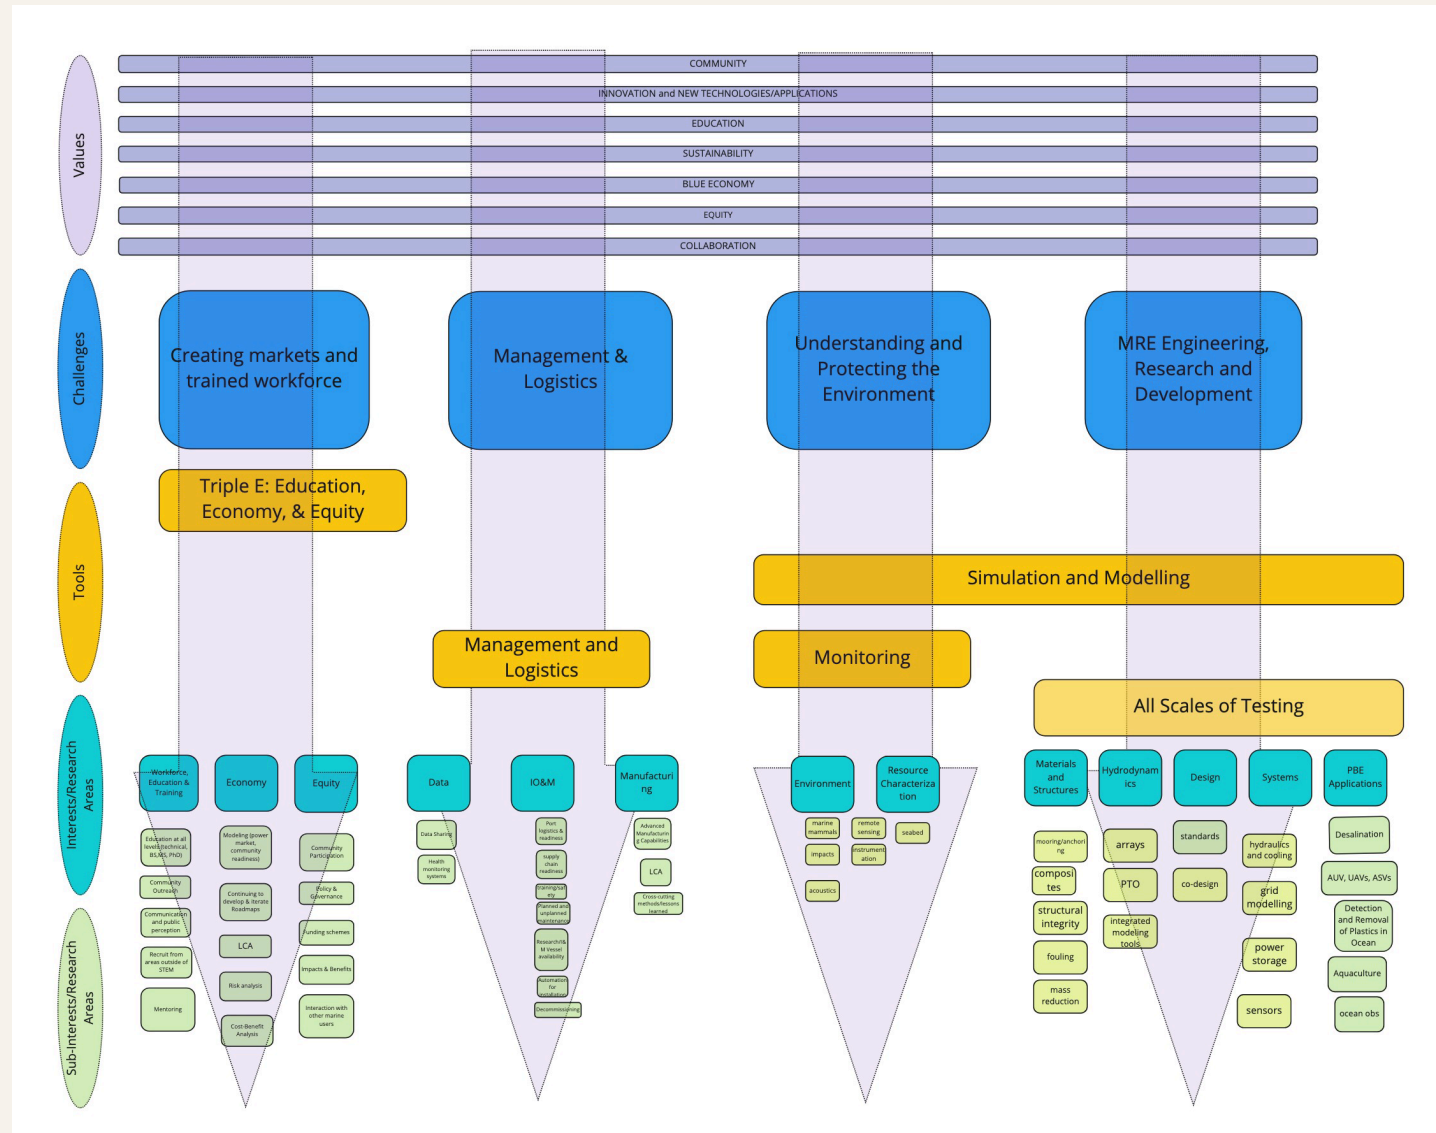

# WHAT WE ARE NOT

We are not:

- Dictating research
- Dictating future funding
- No money 😞/ we don't fund projects

# 2021-2022 Activities

- Establish the Board of Directors and finalize the Network Charter
- Create a research landscape
- Technology Innovation Systems Analysis
- Thematic seminar/panel discussions
- Industry-university brainstorming event (invite only)
- Annual Summit in conjunction with other events (i.e., prize competition deployments, OREC and other conferences, etc.)

# What have we done so far

- Established the Board of Directors
  - 5 University seats
  - 1 lab seat
  - 1 Marine Energy Council seat
  - 1 POET Seat
  - 1 Marine Energy/Clean Energy Cluster seat
  - 1 TC-114 seat
  - 1 INORE seat
- Research Landscape Workshop Series
  - Workshop #1 - Presented the goal of creating a research landscape and the methodology
  - Workshop #2 -Built the landscape from the bottom up with the help of researchers from across the US
  - Workshop #3 – Presenting the finalized research landscape and member portal

# The Research Landscape